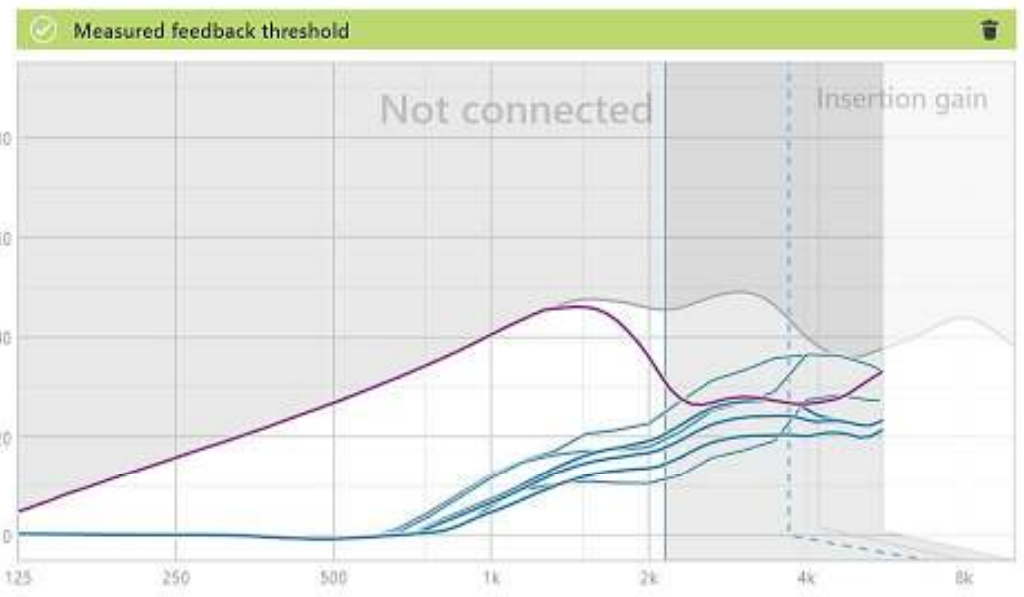

Use feedback test result to predict vent

Start both measurements

Use feedback test result to predict vent

Feedback manager is ON in all programs.

OVERTUNING

Off

Higher gain limit
Higher feedback risk

Better sound quality
Low battery consumption

OVERTUNING

Off

Feedback manager is ON in all programs.